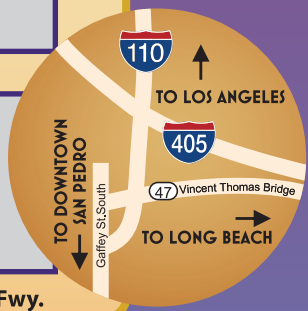

WARNER GRAND AND GRAND ANNEX

PARKING GUIDE

Street and Lot parking is generally .50/hr. Metering from 8am-6pm/Free on Sundays.

WARNER GRAND THEATRE
478 W. 6th St.,
San Pedro

GRAND ANNEX
434 W. 6th St.,
San Pedro

Public parking structure open until midnight.
\$5 per car.

Grand Annex LA WATERFRONT
434 W. 6th St., San Pedro

TICKETS & INFO
310.833.4813